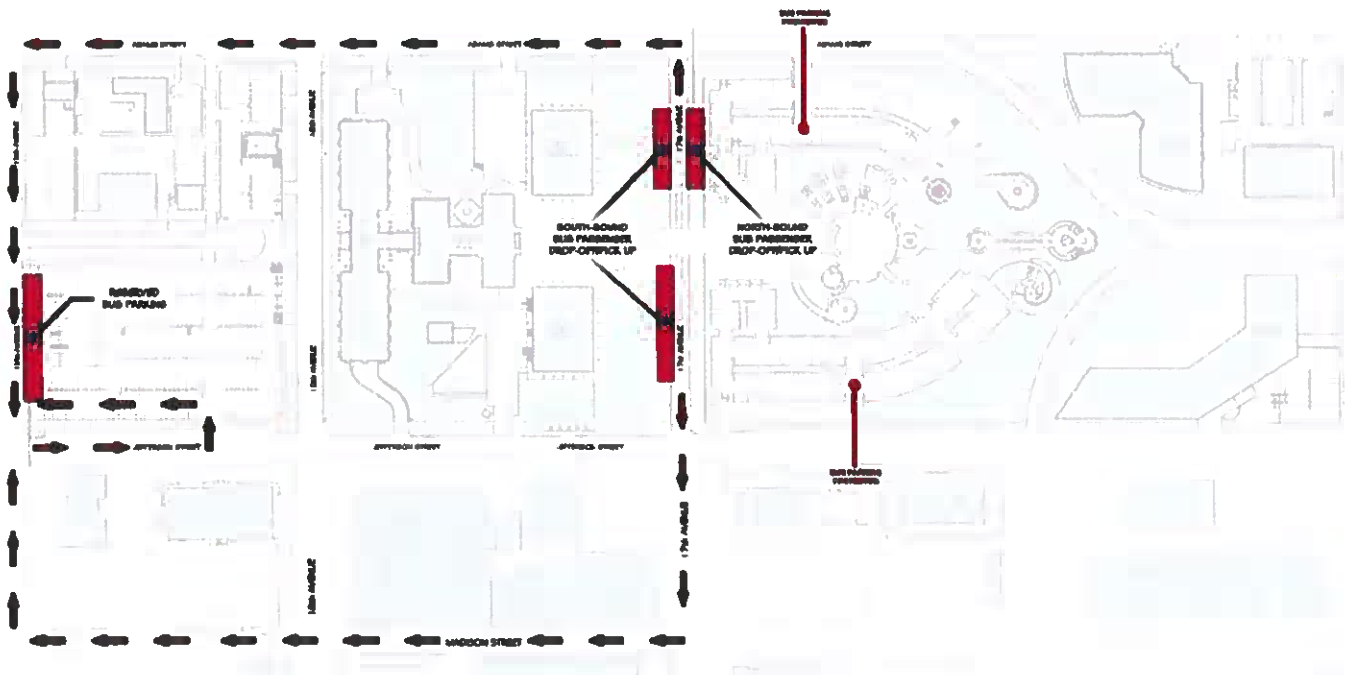

O - OPEN PARKING

UNRESTRICTED - UNLESS POSTED OTHERWISE

V - VISITOR PARKING

2HR. LIMIT - UNLESS POSTED OTHERWISE

X - RESTRICTED PARKING

PERMIT REQUIRED

GV - GARAGE VISITOR PARKING

2HR. LIMIT - UNLESS POSTED OTHERWISE

GX - GARAGE RESTRICTED PARKING

PERMIT REQUIRED

Parking

Free parking is available in the Wesley Bolin Plaza, east of the Museum. Parking lots are accessible by heading west on Adams Street towards 17th Avenue, or east on Jefferson Street towards 15th Avenue.

Bus Parking

Buses may drop off in front of the Museum in the designated bus drop off zones located on 17th Avenue. If 17th Avenue is closed, buses can use 19th Avenue to drop off students in front of the Executive Tower.

An audio tour of Wesley Bolin Plaza is available by scanning this QR Code on your electronic device.

Created by 7th grade students at Summit School in Ahwukee

Scan this QR Code to view the map on your electronic device.