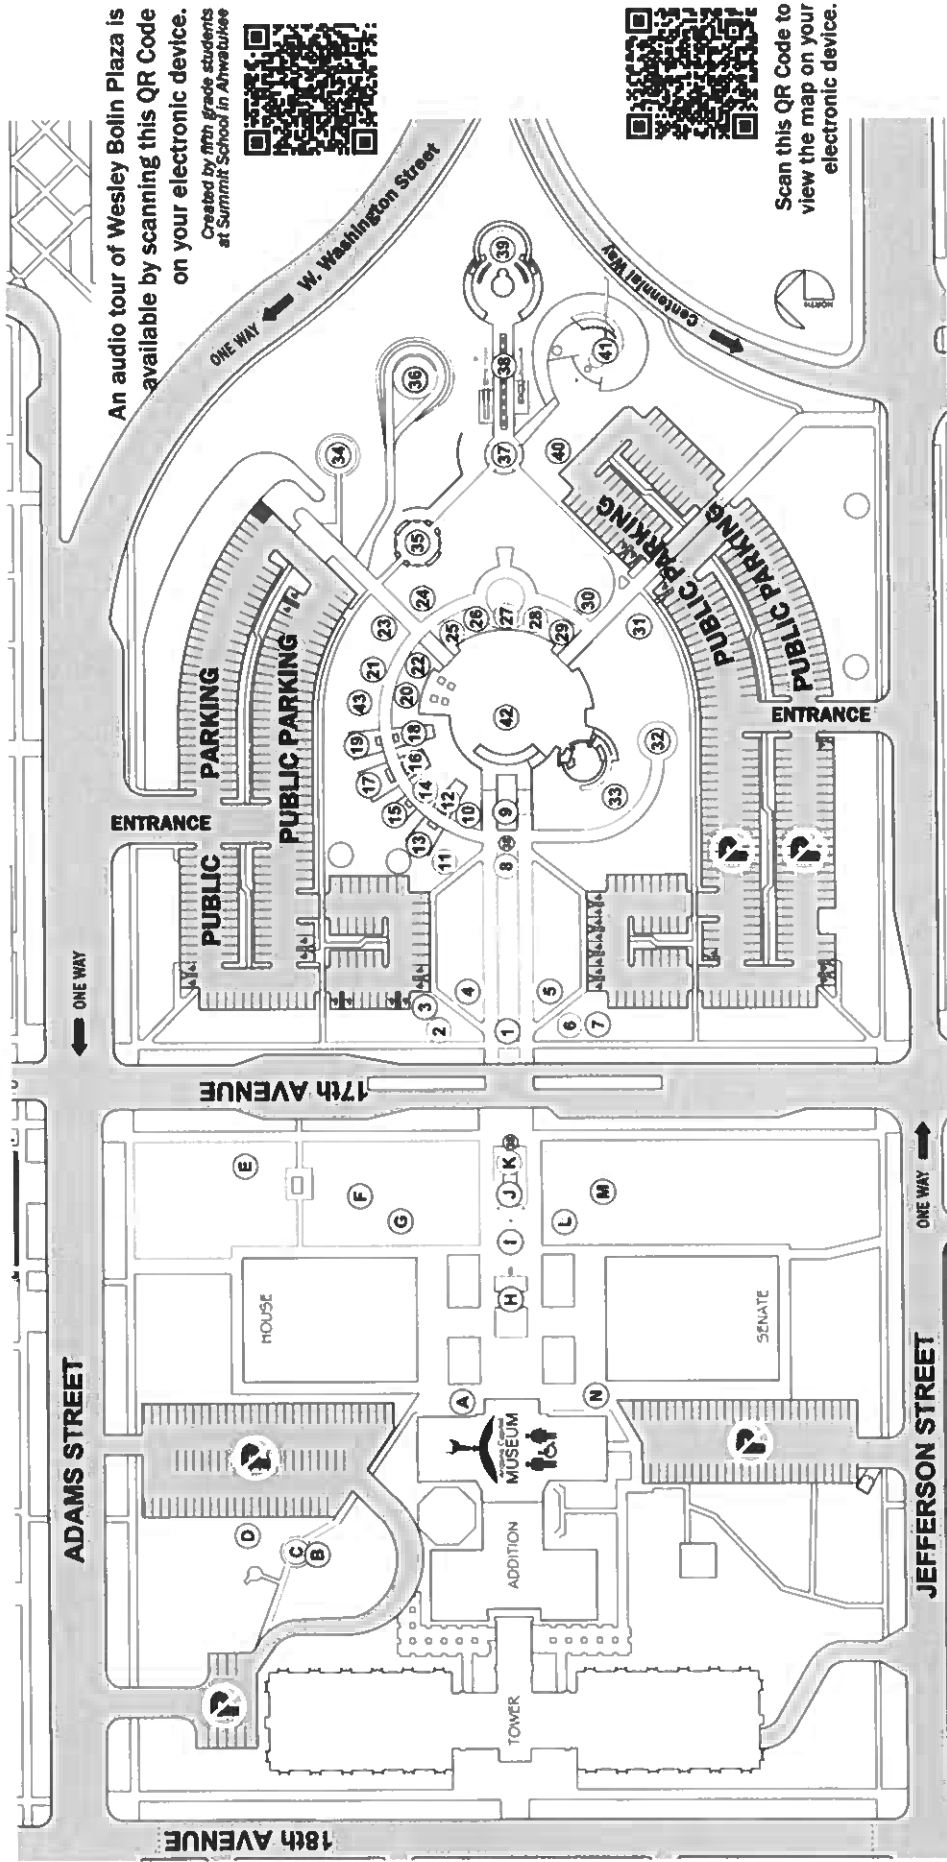

GX - GARAGE RESTRICTED PARKING

PERMIT REQUIRED

Parking

Free parking is available in the Wesley Bolin Plaza, east of the Museum. Parking lots are accessible by heading west on Adams Street towards 17th Avenue, or east on Jefferson Street towards 15th Avenue.

Bus Parking

Buses may drop off in front of the Museum in the designated bus drop off zones located on 17th Avenue. If 17th Avenue is closed, buses can use 19th Avenue to drop off students in front of the Executive Tower.

An audio tour of Wesley Bolin Plaza is available by scanning this QR Code on your electronic device.

Created by 7th grade students at Summit School in Ahwukee

Scan this QR Code to view the map on your electronic device.

STATE CAPITOL GROUNDS AND WESLEY BOLIN PLAZA MEMORIALS, MONUMENTS AND MARKERS

- A. State Capitol Cornerstone Plaque, Copper Dome and Winged Victory Weathervane
- B. 200th Anniversary of U.S. Constitution
- C. Sen. Carl Hayden Memorial
- D. Heritage Live Oak Memorial
- E. The Children's Tree Memorial
- F. Rep. Jim Cooper Memorial
- G. Victims of Domestic Violence Memorial Bench
- H. Liberty Bell
- I. Congressional Medal of Honor Recipients
- J. Arizona War Heroes Memorial
- K. Lt. Frank Luke Jr. Memorial Statue
- L. Arizona Homicide Victims Memorial
- M. Sen. Andy Nichols Memorial
- N. Hypabyssal Gabbro Rock Formation
1. Wesley Bolin Memorial Marker
2. Crime Victims Memorial
3. Francis Willard Munds Memorial
4. Michael J. Brophy Memorial
5. Rick C. Lavis Memorial
6. Centennial Cactus Memorial
7. AZ Federation of Garden Clubs
8. Father Kino Statue
9. Navajo Code Talkers Memorial
10. Bushmasters Memorial
11. Arizona Workers Memorial
12. The 10 Commandments Memorial
13. Arizona Pioneer Women Memorial
14. WW II, 4th Marine Division Memorial
15. Civilian Conservation Corps Memorial